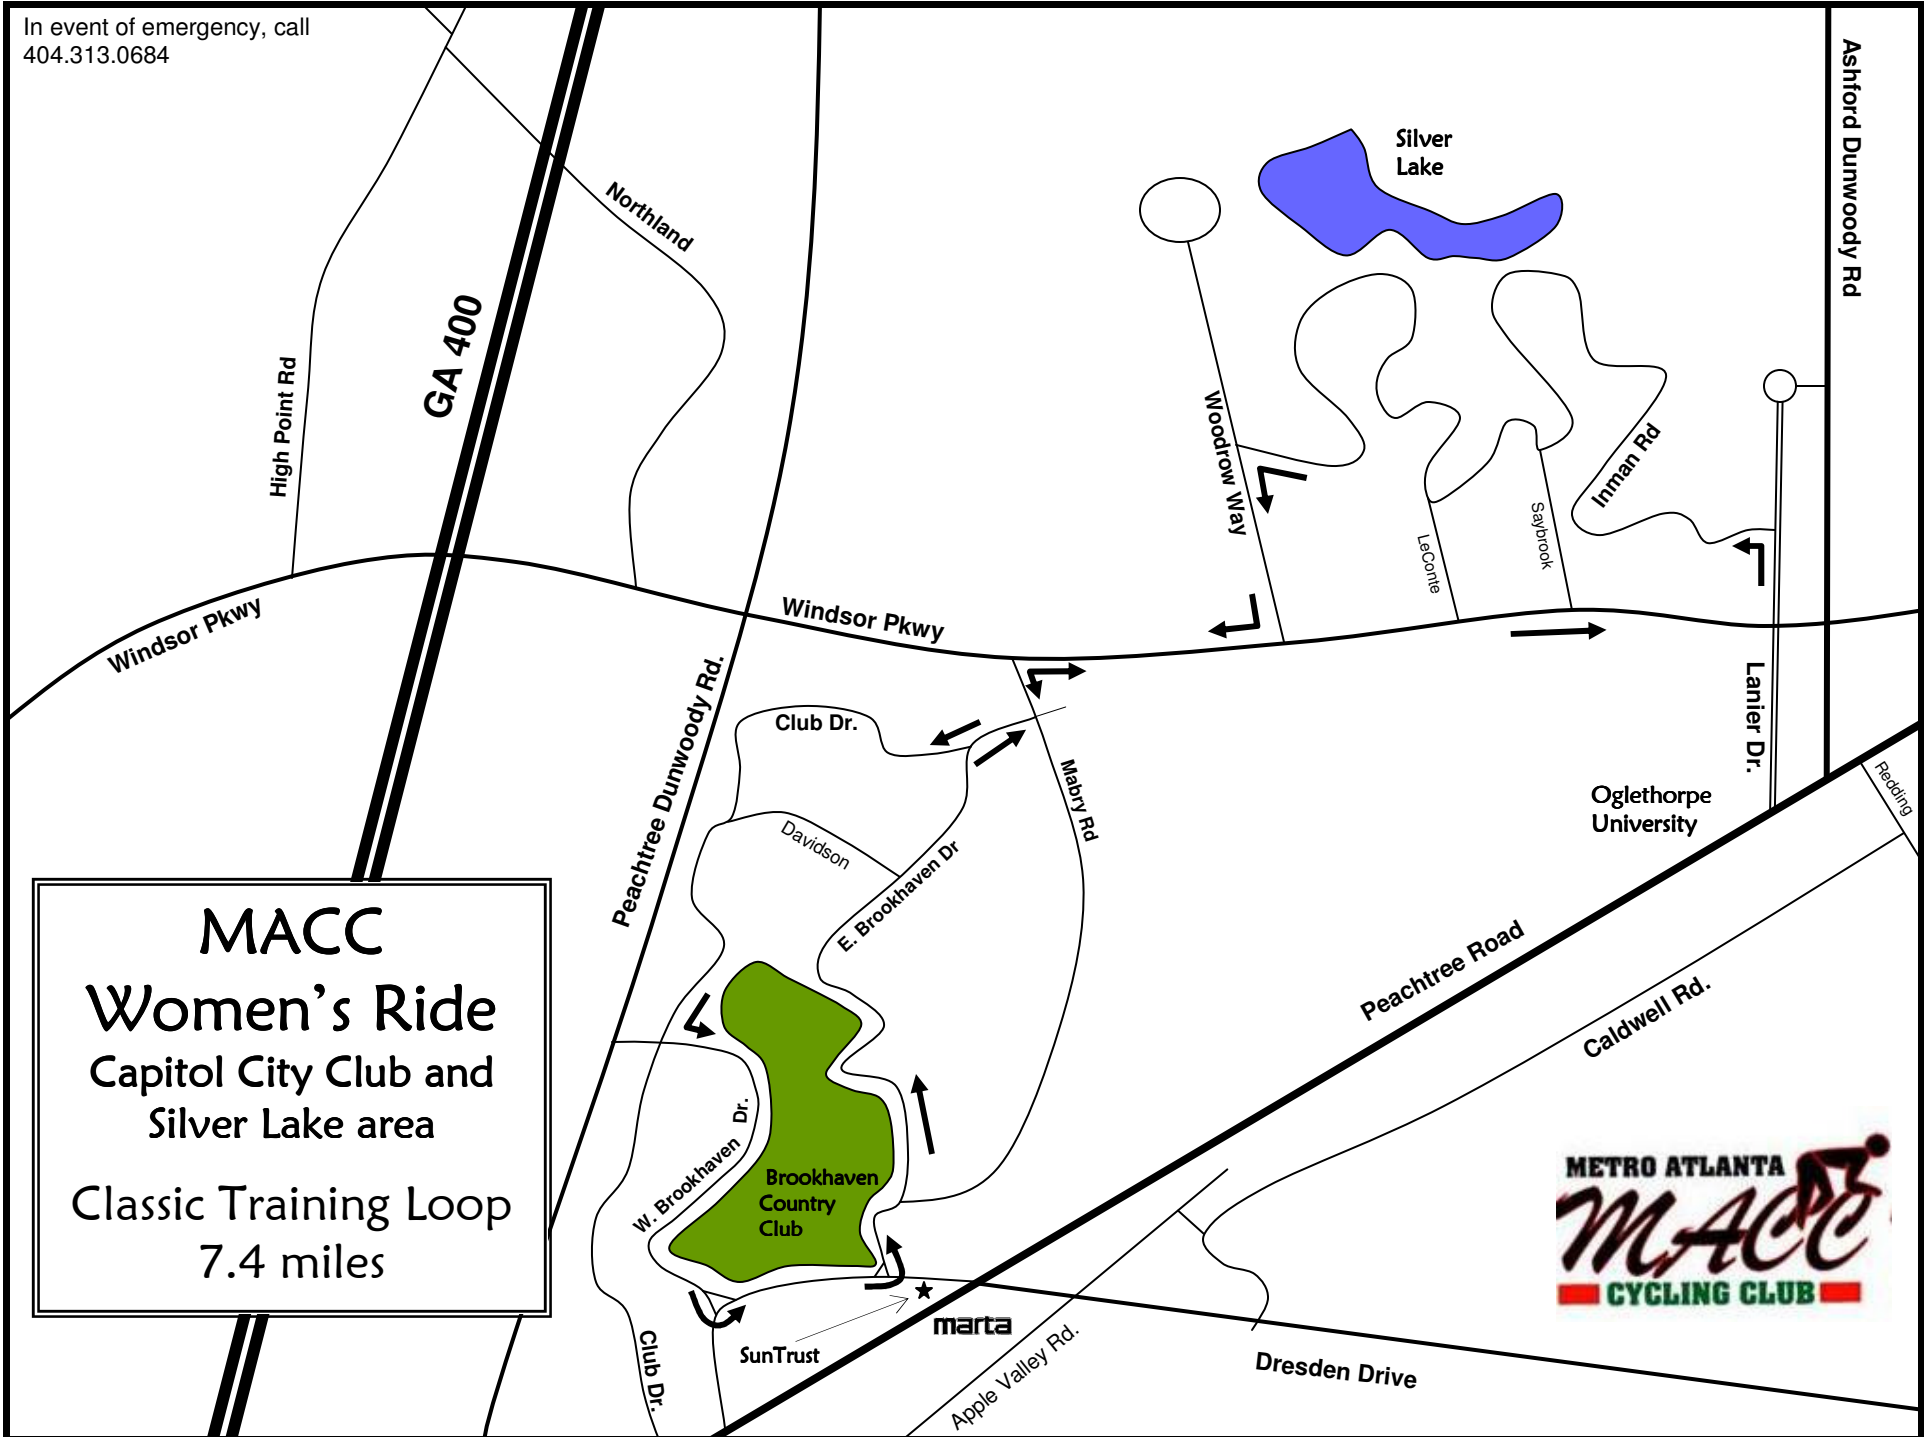

In event of emergency, call  
404.313.0684

**MACC**  
**Women's Ride**  
Capitol City Club and  
Silver Lake area  
Classic Training Loop  
7.4 miles