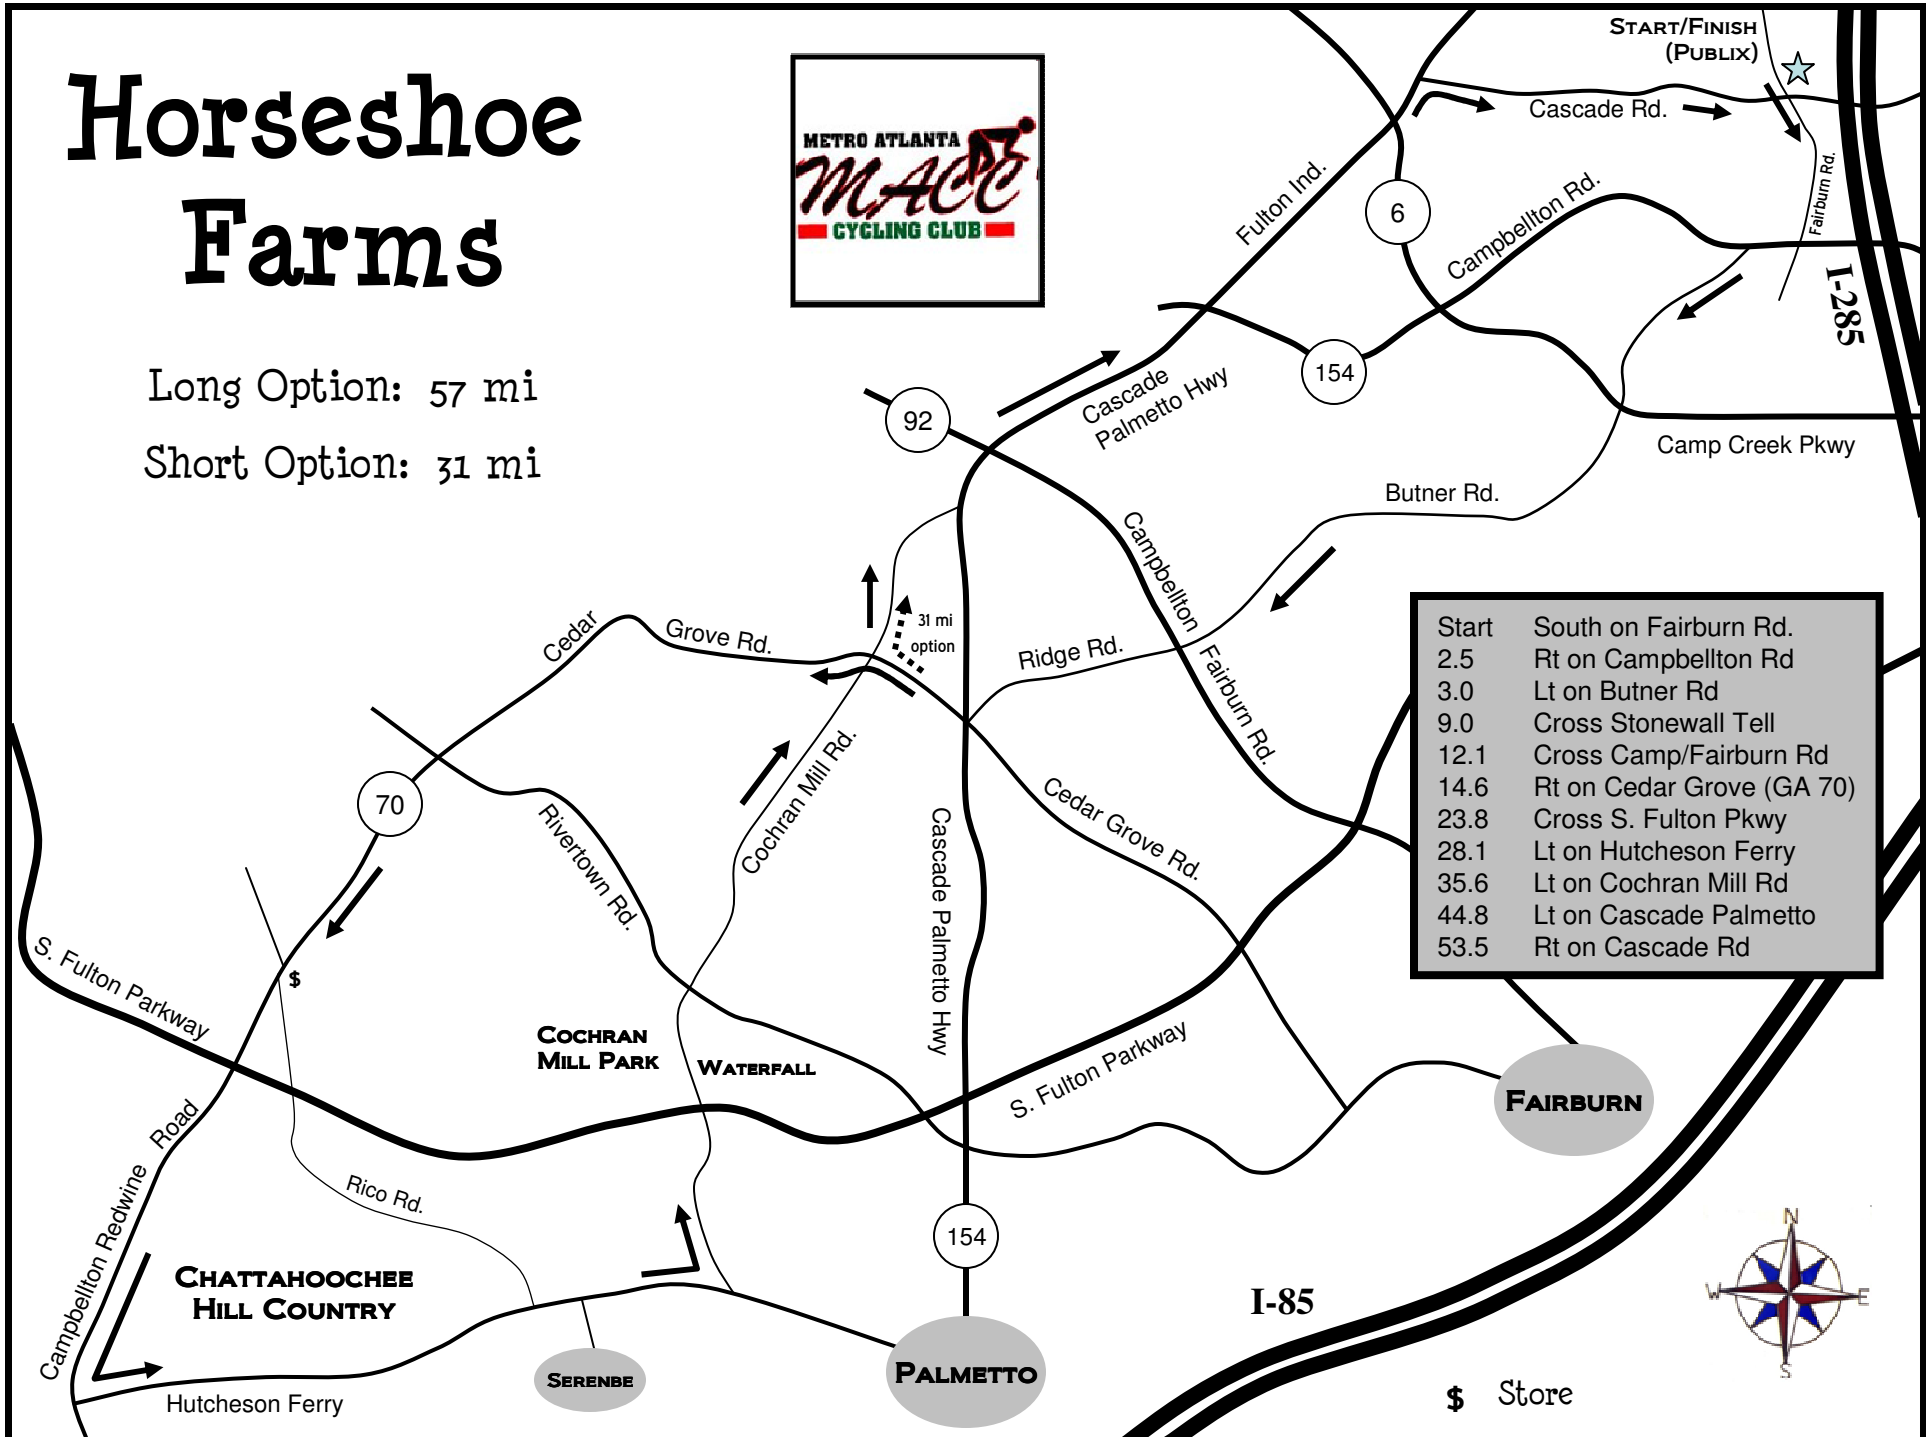

Horseshoe Farms

Long Option: 57 mi

Short Option: 31 mi

\$ Store